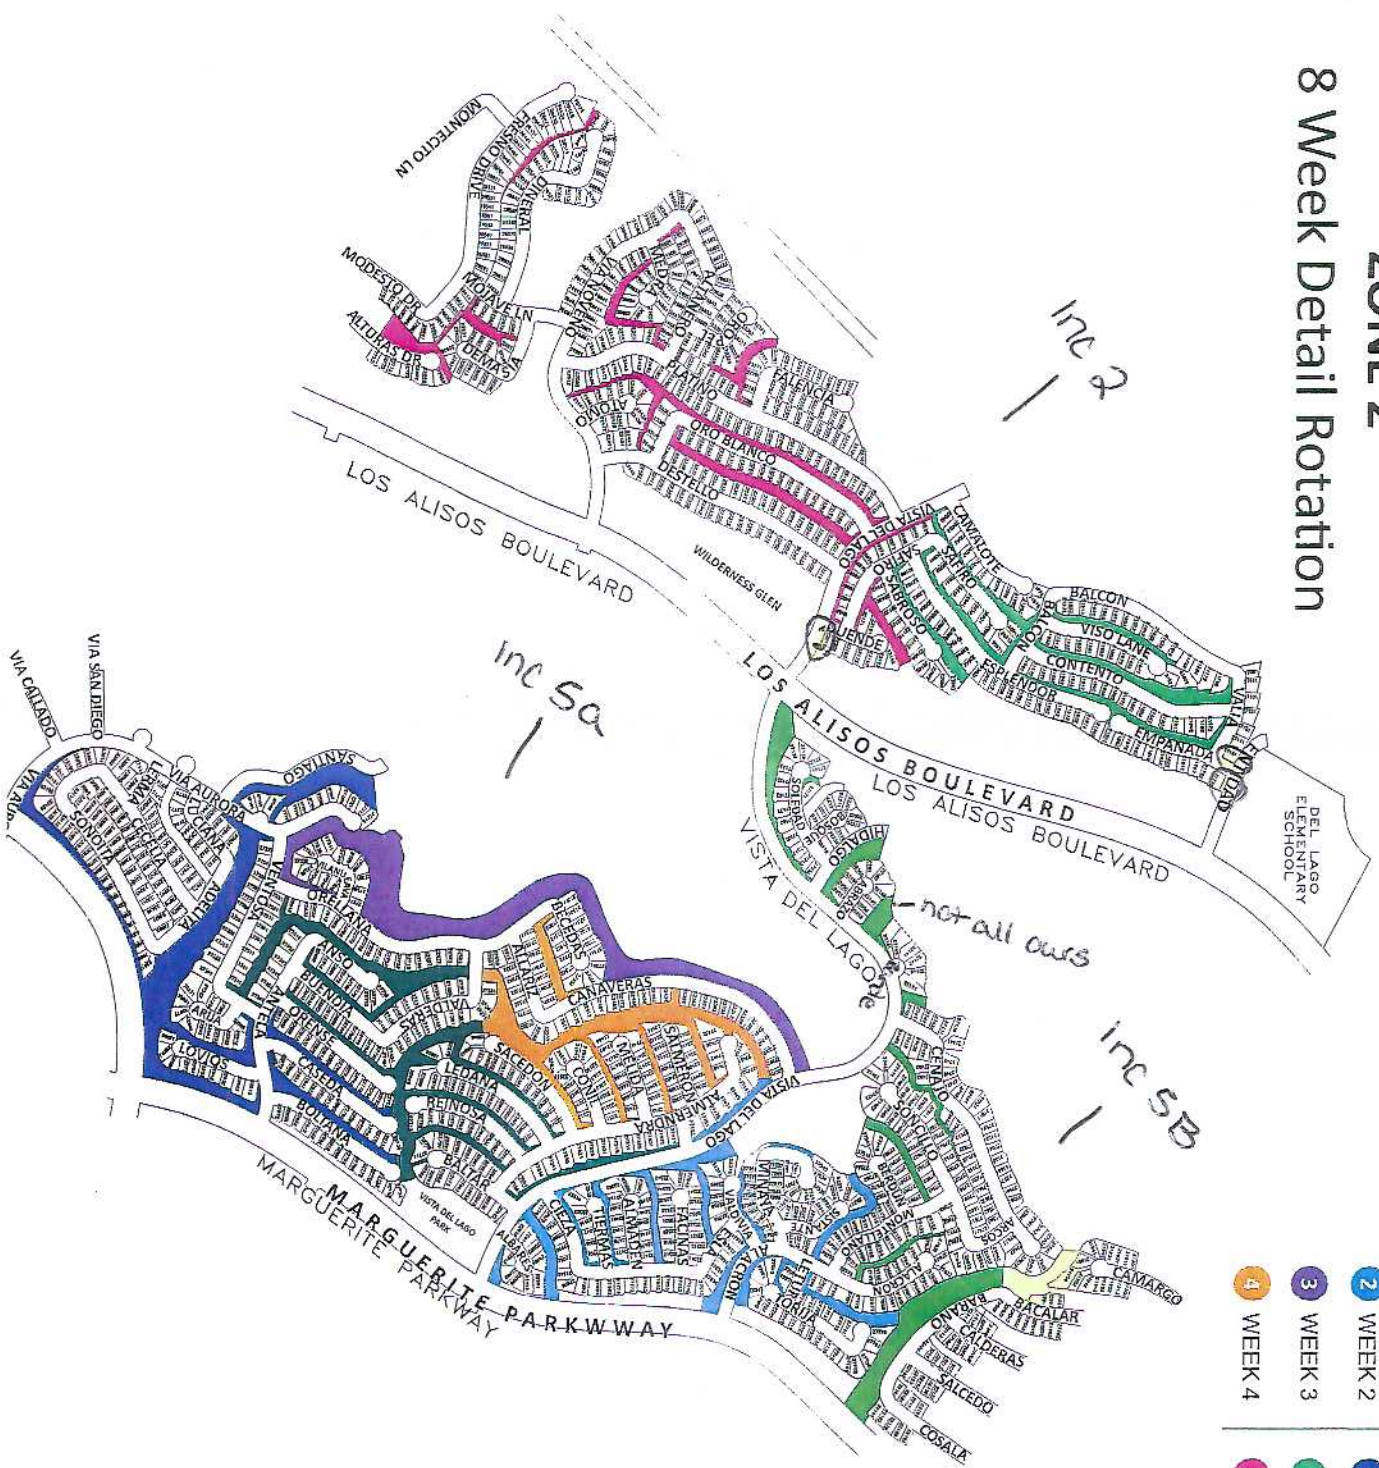

MVEA

Mission Viejo, CA

8 Week Detail Rotation Schedule
Rotacion Detallada De 8 Semanas

ZONE 1

8 Week Detail Rotation

- 1 WEEK 1
- 2 WEEK 2
- 3 WEEK 3
- 4 WEEK 4

- 5 WEEK 5
- 6 WEEK 6
- 7 WEEK 7
- 8 WEEK 8

ZONE 2
 8 Week Detail Rotation

- 1 WEEK 1
- 2 WEEK 2
- 3 WEEK 3
- 4 WEEK 4

- 5 WEEK 5
- 6 WEEK 6
- 7 WEEK 7
- 8 WEEK 8