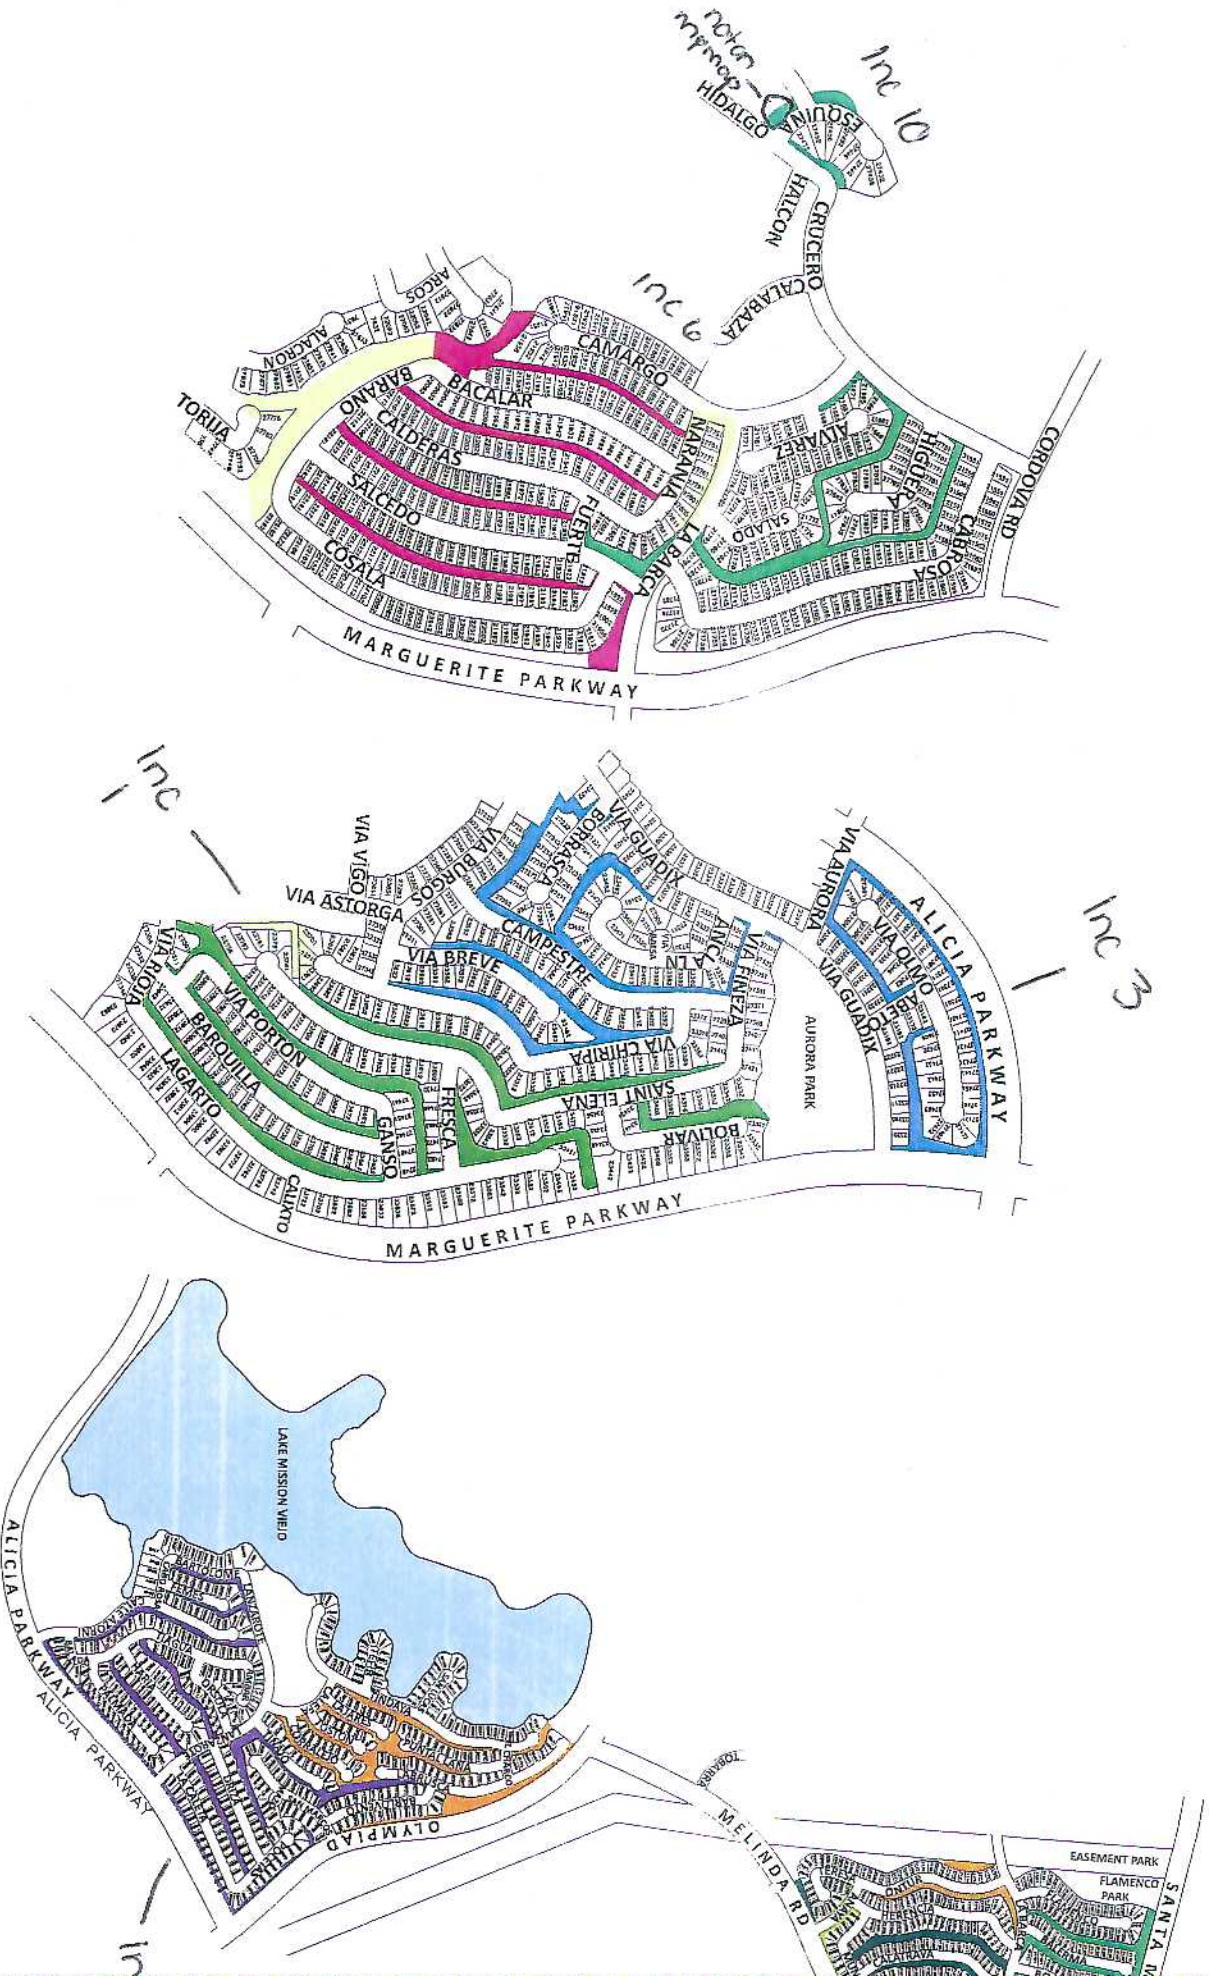

MVEA

Mission Viejo, CA

8 Week Detail Rotation Schedule
Rotacion Detallada De 8 Semanas

ZONE 1

8 Week Detail Rotation

- 1 WEEK 1
- 2 WEEK 2
- 3 WEEK 3
- 4 WEEK 4

- 5 WEEK 5
- 6 WEEK 6
- 7 WEEK 7
- 8 WEEK 8

ZONE 2
 8 Week Detail Rotation

- 1 WEEK 1
- 2 WEEK 2
- 3 WEEK 3
- 4 WEEK 4

- 5 WEEK 5
- 6 WEEK 6
- 7 WEEK 7
- 8 WEEK 8